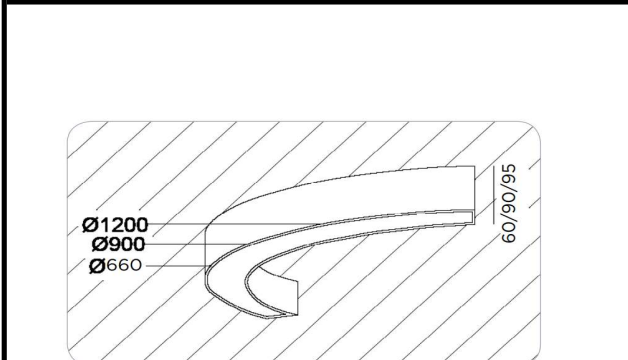

Sovitron Interior Pvt.Ltd.

Model Name	ARC Surface / DLACARCDSD-50
Description	Architectural Light

Technical description	Image
-----------------------	-------

Dimension	L=Customised H=60/90/95mm
Frame	Aluminium
Color Tempertaure	5700K
Power	50W
Total Luminous Flux	4000 lm
Efficacy	80 lm/W
IP rating	50
Color Rendering	≥80
Mounting	Surface
Optics	White Opal Diffuser
Dimming	NON-Dimmable
Operating Voltage	220-240 VAC
Standard Lifetime	L70 minimum at 50,000 burning hours

Dimension diagram

Custom dimension, coating and installation available upon request

Remarks:-

Address: Plot #7 Saroorpur-Nangla Industrial Area,Ballabgarh-Sohna Road,Faridabad-121005
Email: info@sovitron.com